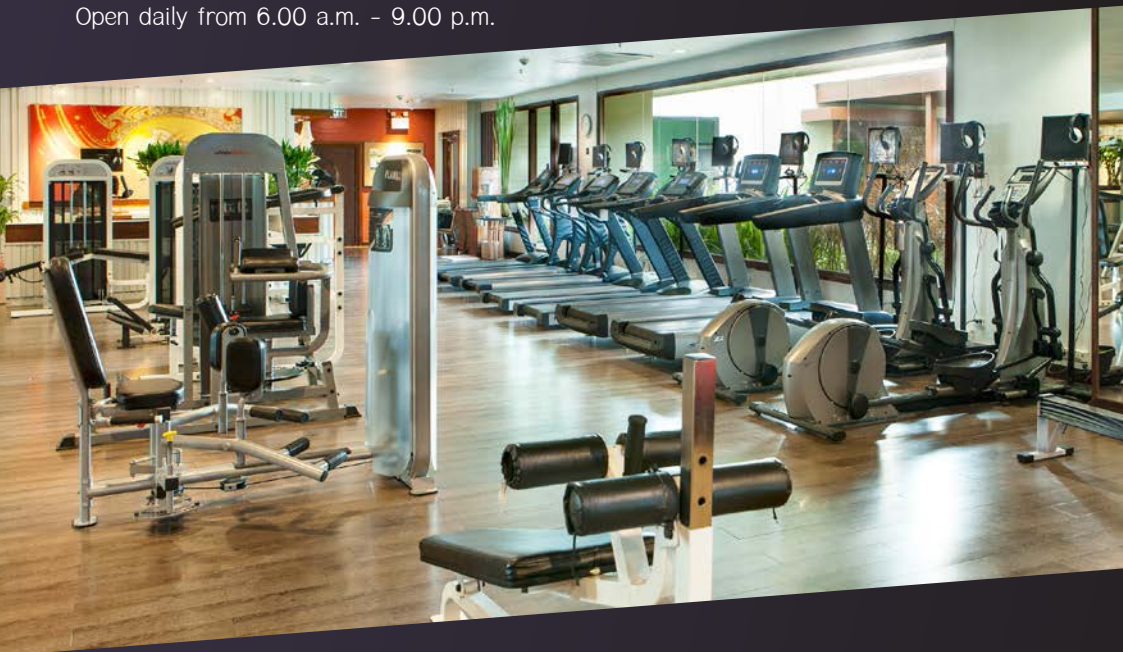

RATILANNA FITNESS CENTER MEMBERSHIP

At Ratilanna Riverside Spa Resort, Chiang Mai

Open daily from 6.00 a.m. - 9.00 p.m.

FITNESS MEMBERSHIP

Annual	THB 20,000
6 Months	THB 12,000
3 Months	THB 8,000
1 Monthly	THB 5,000
Daily	THB 500

Valid December 31, 2019

FITNESS MEMBER BENEFITS;

- Gym - Swimming Pool - Steam Room - Sauna
- FREE Internet Wi-Fi
- 10% Discount for spa treatments
- Annual 6 months membership get 20% discount and 3 months & monthly membership get 10% discount for food & non-alcohol beverage at Resort restaurants.

TERMS & CONDITIONS

- Resort reserves the right to change or modify terms and conditions at anytime without prior notice.
- The benefit offer cannot be used in conjunction with other discount & promotion.
- Limited application only.

RatiLanna Riverside Spa Resort, Chiang Mai
Tel: +66 (0) 53 999 333 E-mail: info@ratilannachiangmai.com
www.ratilannachiangmai.com

RatiLannaCM

RatiLanna
RIVERSIDE SPA RESORT
CHIANG MAI