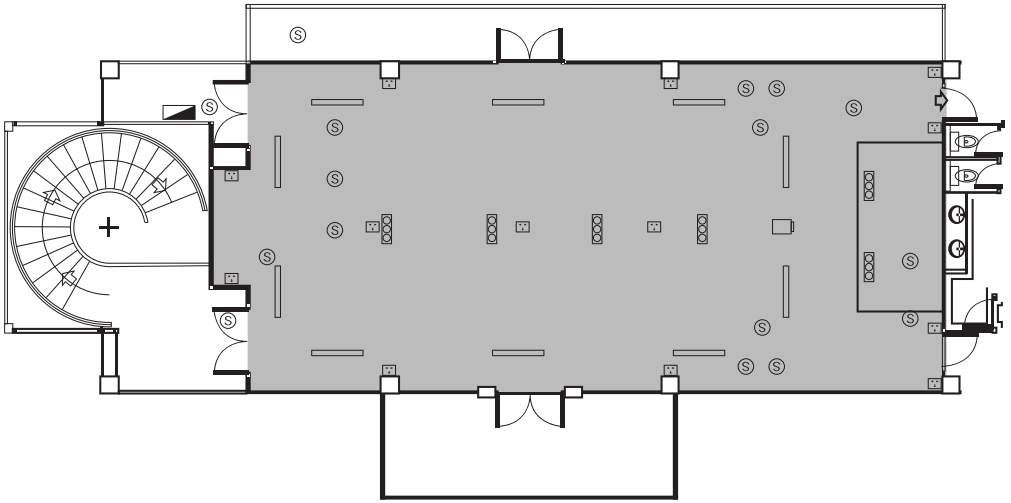

MEETING FLOOR PLAN

Room name	Dimensions			Capacity of meeting rooms				
								
	Surface (M ²)	Length Width (M)	Ceiling Height (M)	Theatre	Classroom	U-Shape	Round Table	Cocktail
Wiang Fah	130	13 x 10	2.80 m	70	54	30	50	60
Chiang Roong	200	21 x 9.5	2.65 m	120	90	60	90	120
Jong Kham	200	21 x 9.5	3.60 m	120	90	60	90	120

					
Plug	Switch	Electric Control Center	Halogan Light	Air Conditioner	Projector

WIANG FAH 1ST FLOOR

Room name	Dimensions			Capacity of meeting rooms				
	Surface (M ²)	Length Width (M)	Ceiling Height (M)	Theatre	Classroom	U-Shape	Round Table	Cocktail
Wiang Fah	130	13 x 10	2.80 m	70	54	30	50	60

					
Plug	Switch	Electric Control Center	Halogen Light	Air Conditioner	Projector

CHIANG ROONG 2ND FLOOR

Room name	Dimensions			Capacity of meeting rooms				
	 Surface (M ²)	 Length Width (M)	 Ceiling Height (M)	 Theatre	 Classroom	 U-Shape	 Round Table	 Cocktail
Chiang Roong	200	21 x 9.5	2.65 m	120	90	60	90	120

					
Plug	Switch	Electric Control Center	Halogen Light	Air Conditioner	Projector

JONG KHAM 3RD FLOOR

Room name	Dimensions			Capacity of meeting rooms				
								
	Surface (M ²)	Length Width (M)	Ceiling Height (M)	Theatre	Classroom	U-Shape	Round Table	Cocktail
Jong Kham	200	21 x 9.5	3.60 m	120	90	60	90	120