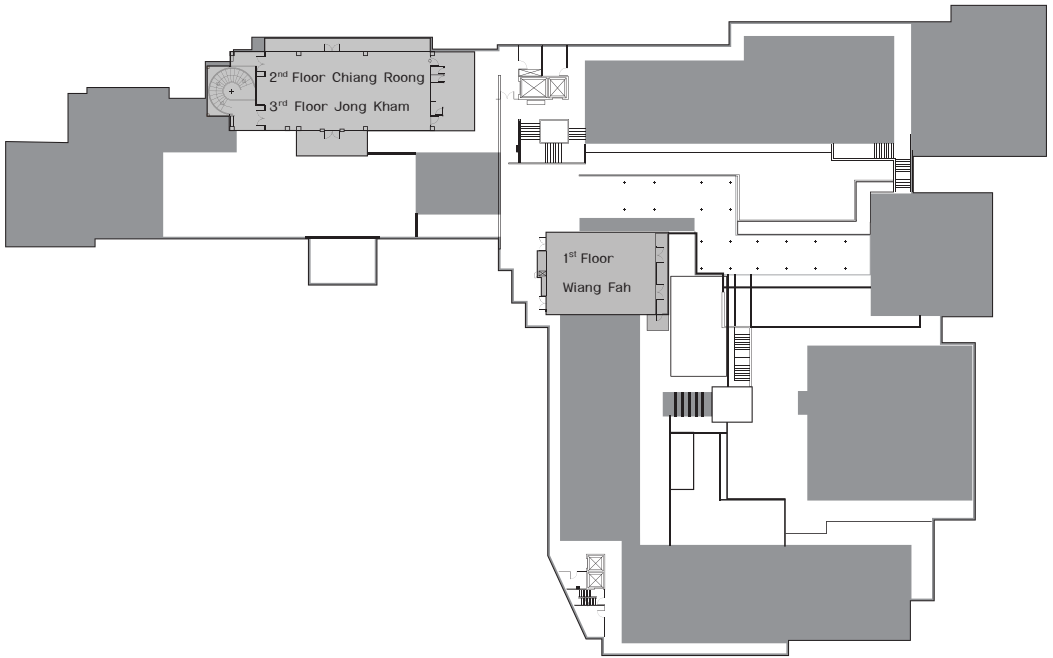

MEETING FLOOR PLAN

Room name	Dimensions			Capacity of meeting rooms				
								
	Surface (M ²)	Length Width (M)	Ceiling Height (M)	Theatre	Classroom	U-Shape	Round Table	Cocktail
Wiang Fah	130	13 x 10	2.80 m	70	54	30	50	60
Chiang Roong	200	21 x 9.5	2.65 m	120	90	60	90	120
Jong Kham	200	21 x 9.5	3.60 m	120	90	60	90	120

					
Plug	Switch	Electric Control Center	Halogan Light	Air Conditioner	Projector

WIANG FAH 1ST FLOOR

Room name	Dimensions			Capacity of meeting rooms				
	Surface (M ²)	Length Width (M)	Ceiling Height (M)	Theatre	Classroom	U-Shape	Round Table	Cocktail
Wiang Fah	130	13 x 10	2.80 m	70	54	30	50	60

					
Plug	Switch	Electric Control Center	Halogen Light	Air Conditioner	Projector

CHIANG ROONG 2ND FLOOR

Room name	Dimensions			Capacity of meeting rooms				
	 Surface (M ²)	 Length Width (M)	 Ceiling Height (M)	 Theatre	 Classroom	 U-Shape	 Round Table	 Cocktail
Chiang Roong	200	21 x 9.5	2.65 m	120	90	60	90	120

					
Plug	Switch	Electric Control Center	Halogen Light	Air Conditioner	Projector

JONG KHAM 3RD FLOOR

Room name	Dimensions			Capacity of meeting rooms				
								
	Surface (M ²)	Length Width (M)	Ceiling Height (M)	Theatre	Classroom	U-Shape	Round Table	Cocktail
Jong Kham	200	21 x 9.5	3.60 m	120	90	60	90	120