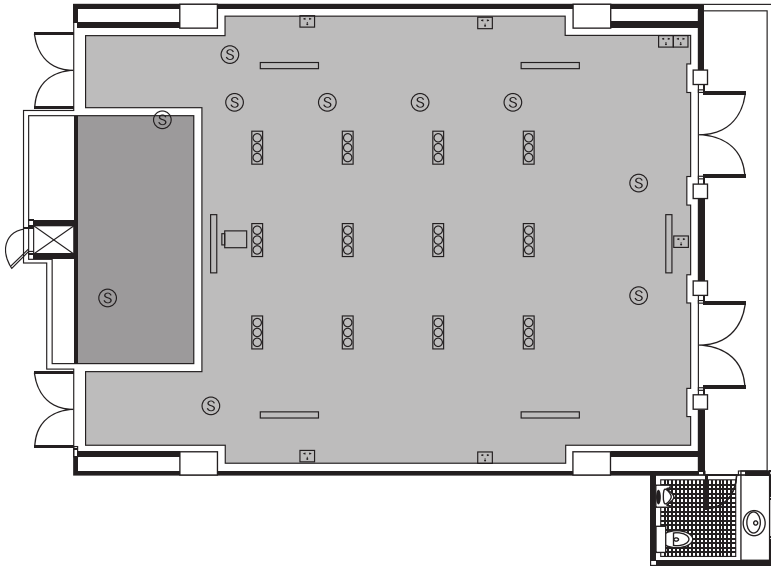

MEETING FLOOR PLAN

Room name	Dimensions			Capacity of meeting rooms				
								
	Surface (M ²)	Length Width (M)	Ceiling Height (M)	Theatre	Classroom	U-Shape	Round Table	Cocktail
Wiang Fah	130	13 x 10	2.80 m	70	54	30	50	60
Chiang Roong	200	21 x 9.5	2.65 m	120	90	60	90	120
Jong Kham	200	21 x 9.5	3.60 m	120	90	60	90	120

					
Plug	Switch	Electric Control Center	Halogan Light	Air Conditioner	Projector

WIANG FAH 1ST FLOOR

Room name	Dimensions			Capacity of meeting rooms				
	Surface (M ²)	Length Width (M)	Ceiling Height (M)	Theatre	Classroom	U-Shape	Round Table	Cocktail
Wiang Fah	130	13 x 10	2.80 m	70	54	30	50	60

					
Plug	Switch	Electric Control Center	Halogen Light	Air Conditioner	Projector

CHIANG ROONG 2ND FLOOR

Room name	Dimensions			Capacity of meeting rooms				
	 Surface (M ²)	 Length Width (M)	 Ceiling Height (M)	 Theatre	 Classroom	 U-Shape	 Round Table	 Cocktail
Chiang Roong	200	21 x 9.5	2.65 m	120	90	60	90	120

					
Plug	Switch	Electric Control Center	Halogen Light	Air Conditioner	Projector

JONG KHAM 3RD FLOOR

Room name	Dimensions			Capacity of meeting rooms				
								
	Surface (M ²)	Length Width (M)	Ceiling Height (M)	Theatre	Classroom	U-Shape	Round Table	Cocktail
Jong Kham	200	21 x 9.5	3.60 m	120	90	60	90	120