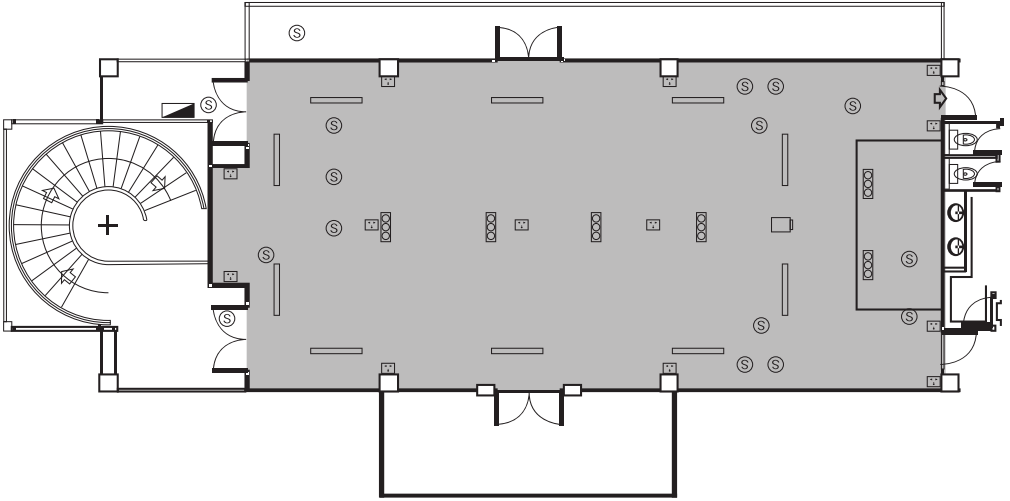

MEETING FLOOR PLAN

Room name	Dimensions			Capacity of meeting rooms				
								
	Surface (M ²)	Length Width (M)	Ceiling Height (M)	Theatre	Classroom	U-Shape	Round Table	Cocktail
Wiang Fah	130	13 x 10	2.80 m	70	54	30	50	60
Chiang Roong	200	21 x 9.5	2.65 m	120	90	60	90	120
Jong Kham	200	21 x 9.5	3.60 m	120	90	60	90	120

					
Plug	Switch	Electric Control Center	Halogan Light	Air Conditioner	Projector

WIANG FAH 1ST FLOOR

Room name	Dimensions			Capacity of meeting rooms				
	Surface (M ²)	Length Width (M)	Ceiling Height (M)	Theatre	Classroom	U-Shape	Round Table	Cocktail
Wiang Fah	130	13 x 10	2.80 m	70	54	30	50	60

					
Plug	Switch	Electric Control Center	Halogen Light	Air Conditioner	Projector

CHIANG ROONG 2ND FLOOR

Room name	Dimensions			Capacity of meeting rooms				
	 Surface (M ²)	 Length Width (M)	 Ceiling Height (M)	 Theatre	 Classroom	 U-Shape	 Round Table	 Cocktail
Chiang Roong	200	21 x 9.5	2.65 m	120	90	60	90	120

					
Plug	Switch	Electric Control Center	Halogen Light	Air Conditioner	Projector

JONG KHAM 3RD FLOOR

Room name	Dimensions			Capacity of meeting rooms				
								
	Surface (M ²)	Length Width (M)	Ceiling Height (M)	Theatre	Classroom	U-Shape	Round Table	Cocktail
Jong Kham	200	21 x 9.5	3.60 m	120	90	60	90	120